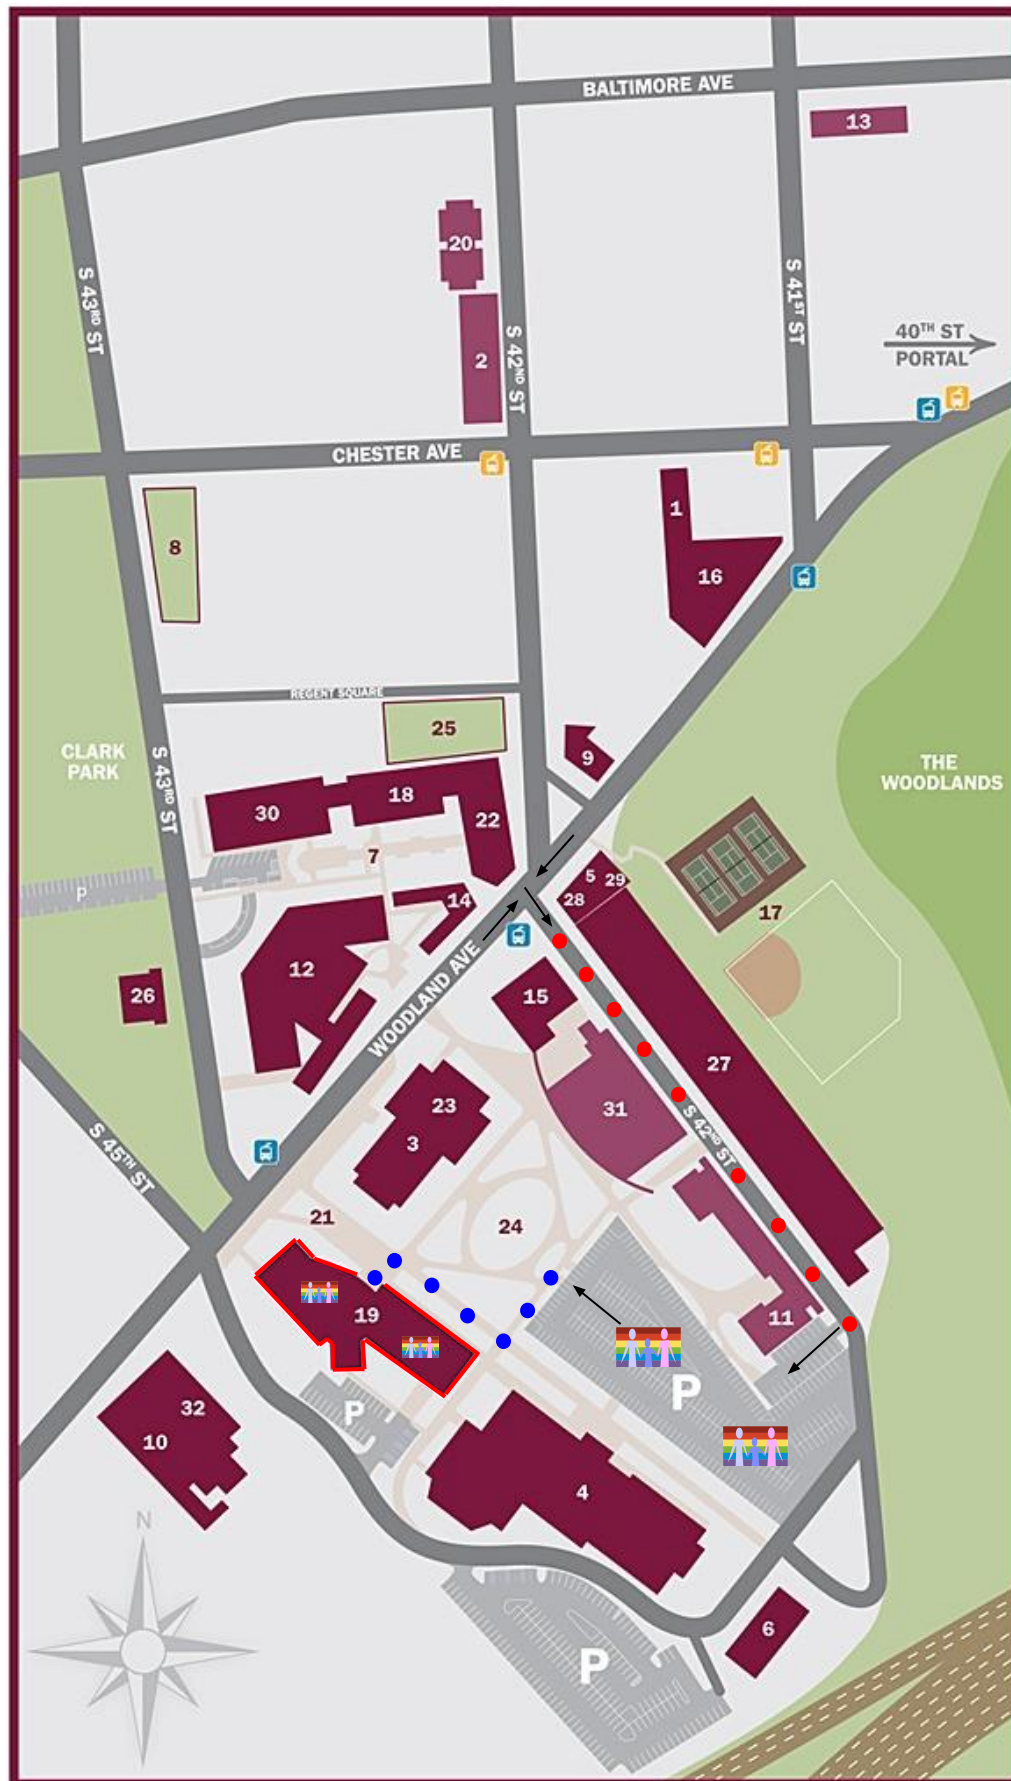

- 1 4100 Chester Ave. Offices
- 2 Alexandria Residence Hall
- 3 Alumni Hall
- 4 Athletic/Recreation Center (ARC)
- 5 Barnes & Noble™ University Bookstore
- 6 Central Utility Plant
- 7 D'Angelo Mall
- 8 Demonstration Garden/Outdoor Classroom
- 9 East Building
- 10 Glasser Hall
- 11 Goodman Residence Hall
- 12 Griffith Hall
- 13 Gunter Residence Hall
- 14 Kline Hall
- 15 Library
- 16 Mayes College
- 17 McNeil Athletic Fields
- 18 McNeil Graduate Study and Research Center
- 19 McNeil Science and Technology Center (McNeil STC)
- 20 Osol Residence Hall
- 21 Parenti Plaza
- 22 Pharmacology/Toxicology Center
- 23 Public Safety Office
- 24 Quad
- 25 Recreation Space
- 26 Rosenberger Hall
- 27 Shipping/Receiving 4140 Woodland Ave.
- 28 Starbucks®
- 29 Study Lounge
- 30 Whitecar Hall
- 31 Wilson Student Center/Wilson Residence Hall
- 32 Woodland Hall

- P Parking
- Academic Buildings
- Student Residences
- Route 11/36 Trolley Stops
- Route 13 Trolley Stops